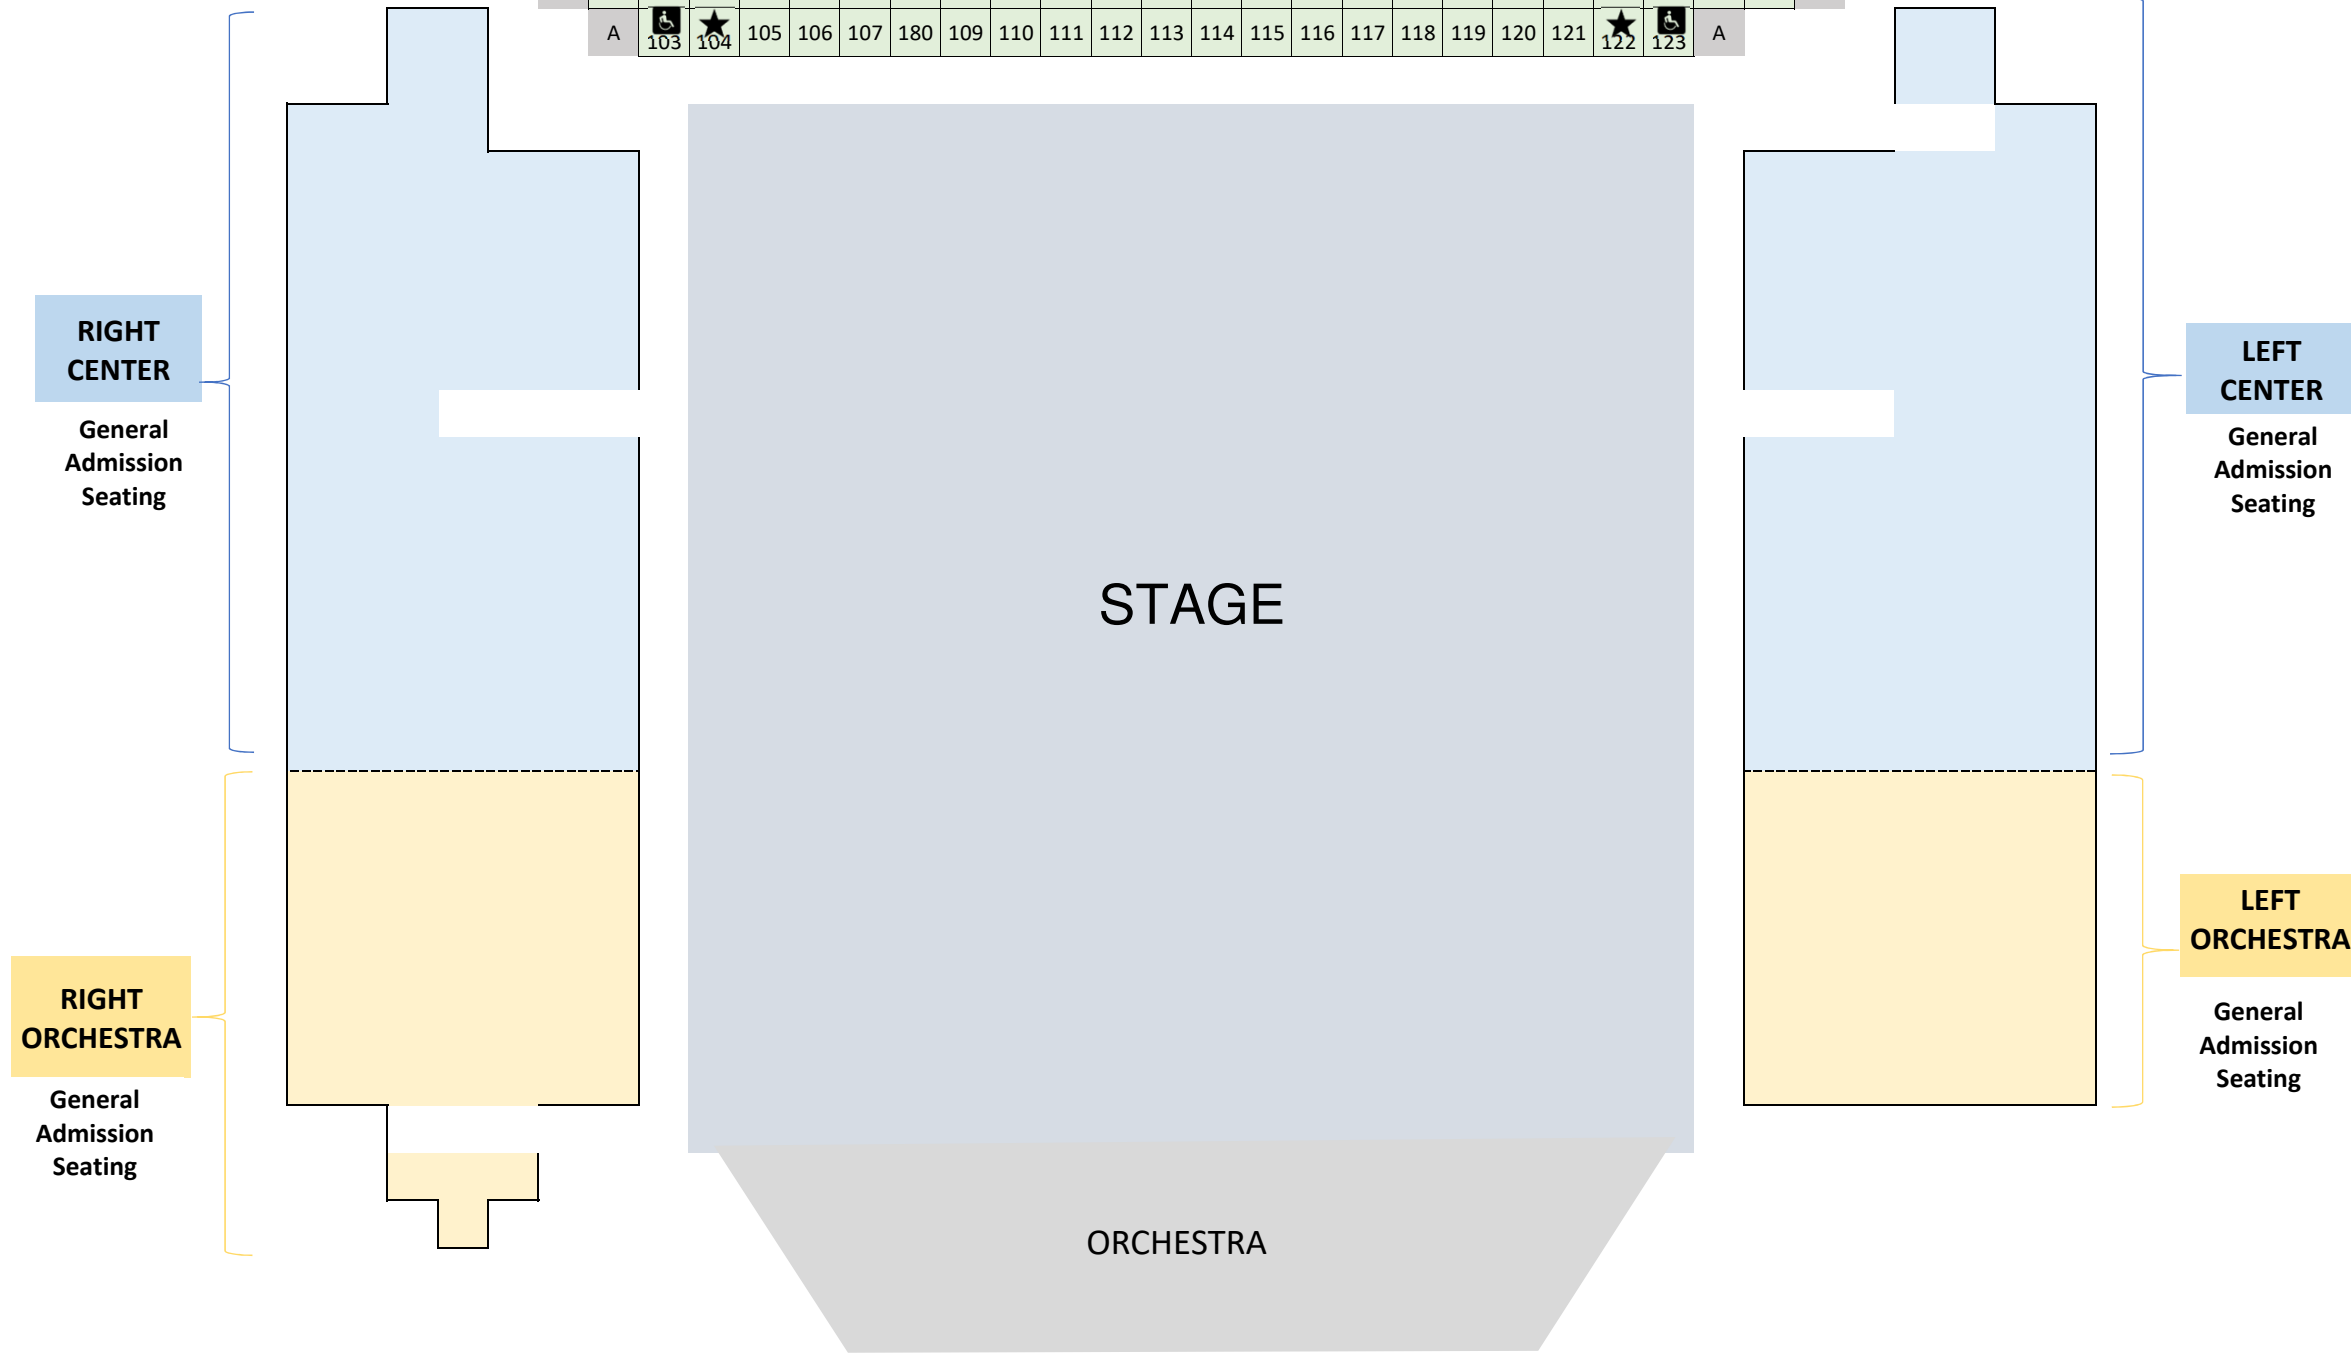

Blow-Me-Down Farm

364 NH 12A, Cornish, NH 03745

CENTER SECTION

RESERVED SEATING

 : Indicates seat is for patron who requires accessible seating

★ : Indicates companion seat for accessible seat

Note : Row A is on ground level; subsequent rows are on risers.

G	101	102	103	104	105	106	107	108	109	110	111	112	113	114	115	116	117	118	119	120	121	122	123	124	125	G
F	102	103	104	105	106	107	108	109	110	111	112	113	114	115	116	117	118	119	120	121	122	123	124	125	F	
E	102	103	104	105	106	107	108	109	110	111	112	113	114	115	116	117	118	119	120	121	122	123	124	125	E	
D	102	103	104	105	106	107	108	109	110	111	112	113	114	115	116	117	118	119	120	121	122	123	124	125	D	
C	102	103	104	105	106	107	108	109	110	111	112	113	114	115	116	117	118	119	120	121	122	123	124	125	C	
B	102	103	104	105	106	107	108	109	110	111	112	113	114	115	116	117	118	119	120	121	122	123	124	125	B	
A	103	104	105	106	107	180	109	110	111	112	113	114	115	116	117	118	119	120	121	122	123	124	125	A		

MAIN ENTRANCE

RIGHT CENTER

General Admission Seating

LEFT CENTER

General Admission Seating

RIGHT ORCHESTRA

General Admission Seating

LEFT ORCHESTRA

General Admission Seating

STAGE

ORCHESTRA