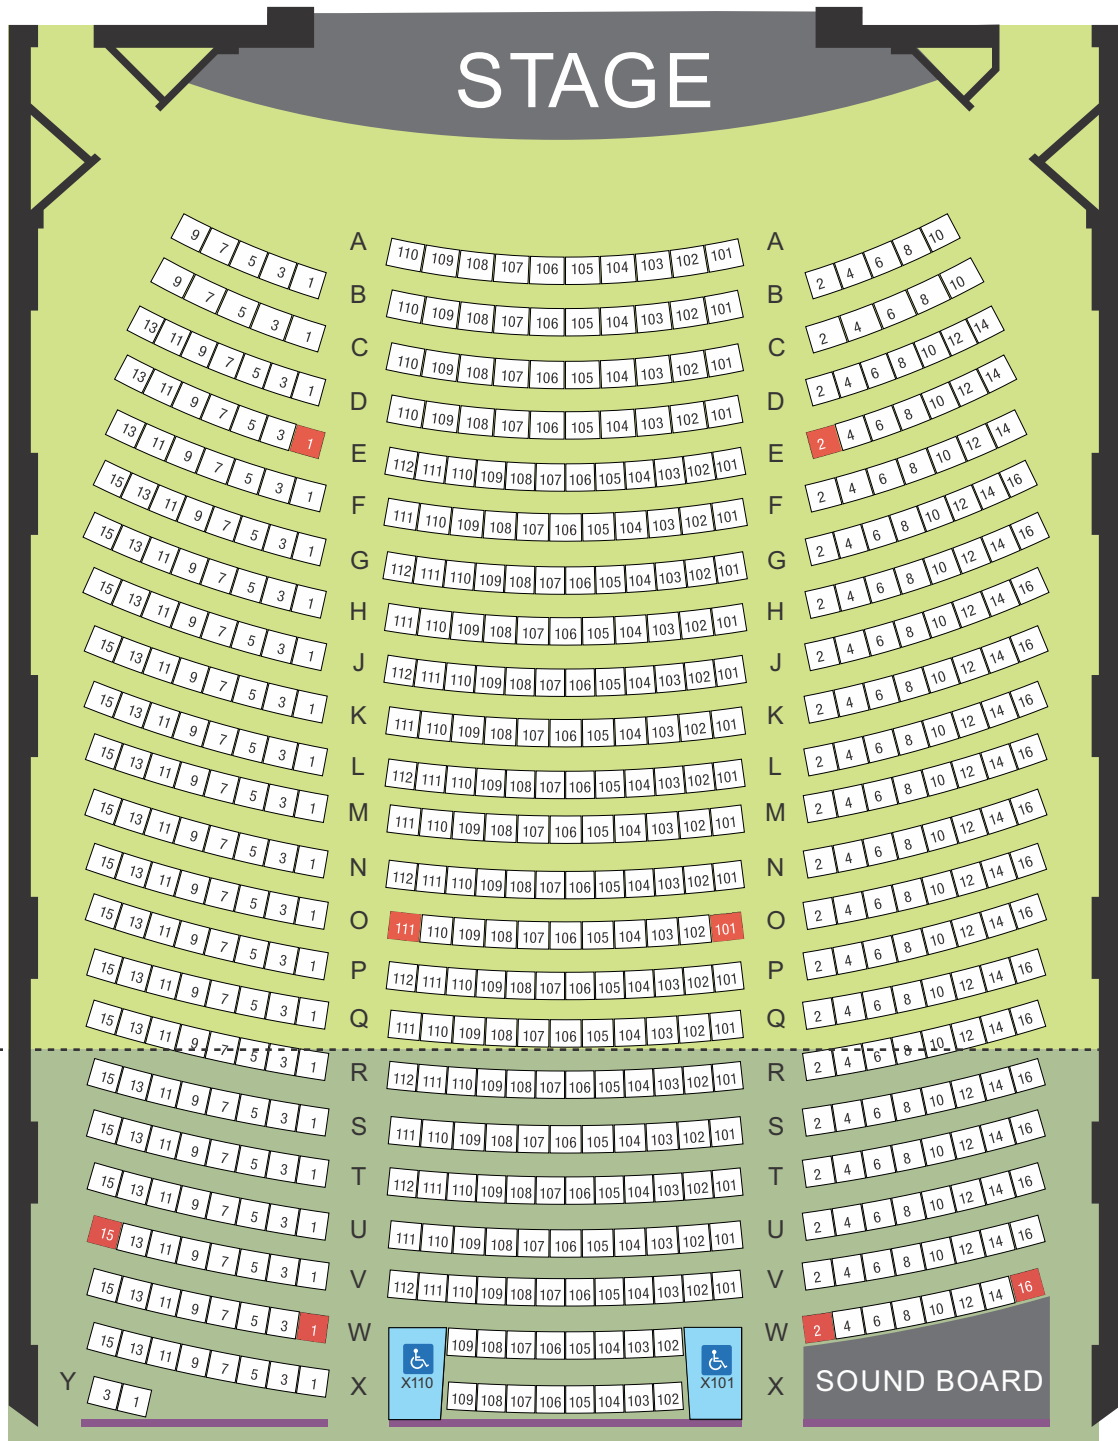

ORCHESTRA LEVEL
 Rows A - Y
 (# of seats: 582)

 Movable Armrest Seats

Balcony Overhang

BALCONY LEVEL
 Rows AA - LL
 (# of Seats: 221)